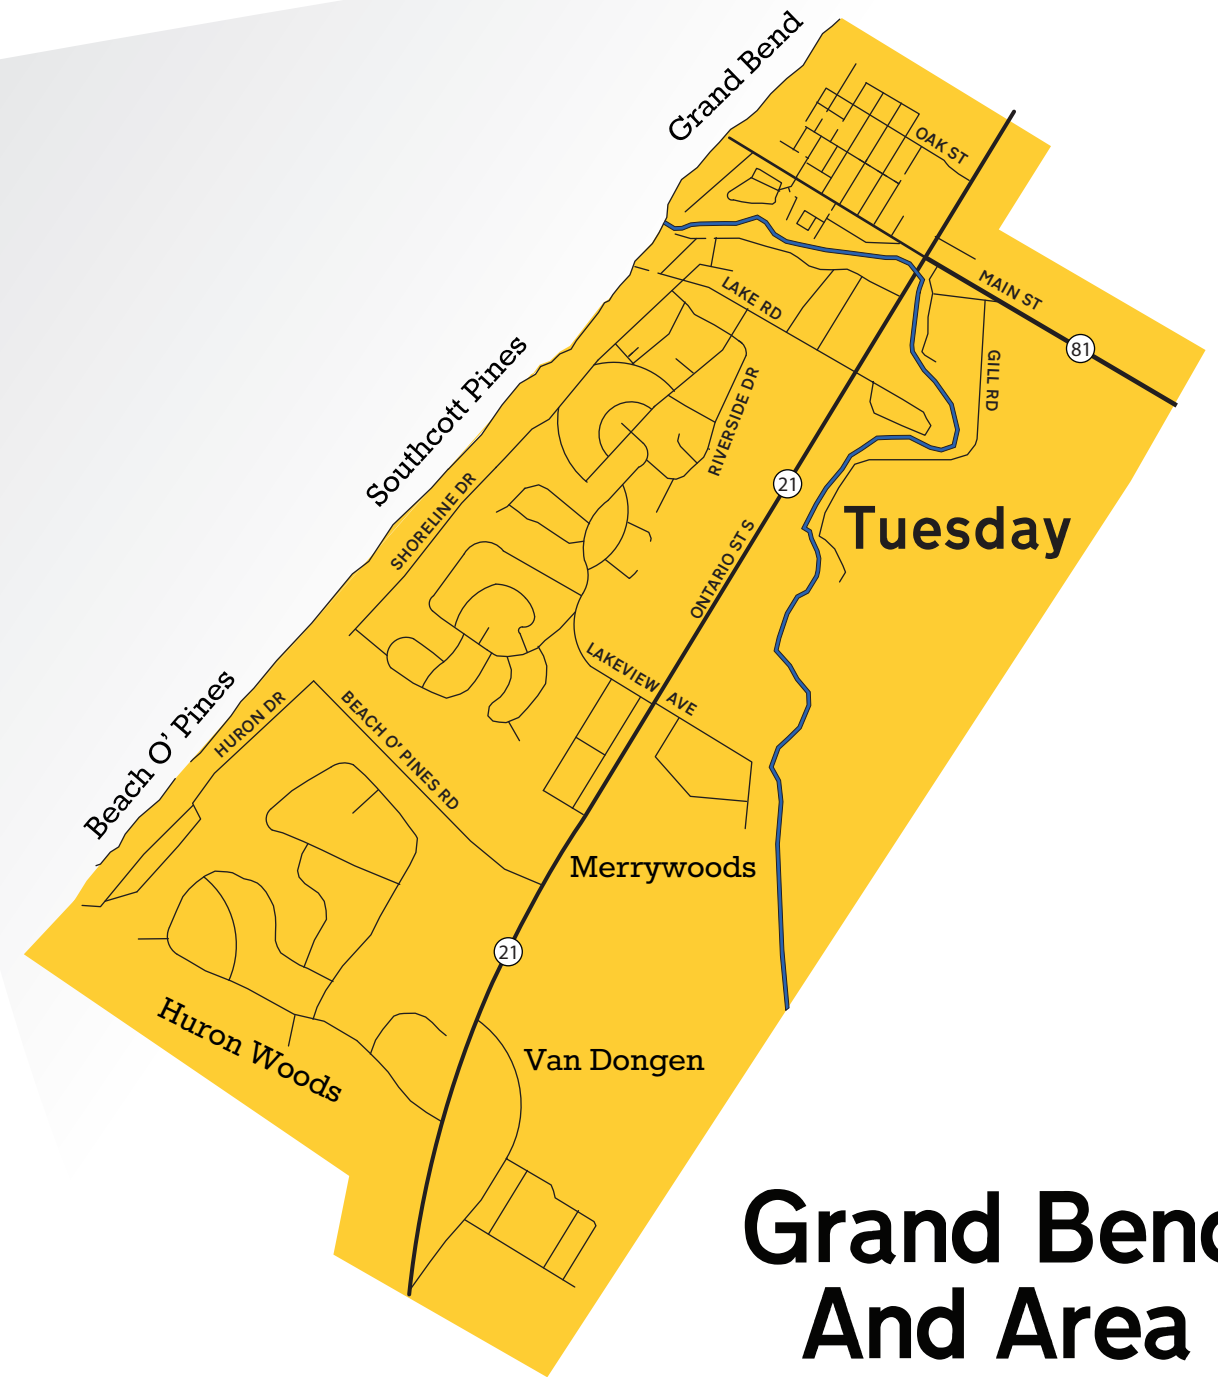

Lambton Shores

Waste and Recycling Collection Map

Grand Bend And Area

Effective June 30, 2014
 Note: Grand Bend Main St. west of 21 highway will also be collected on Fridays