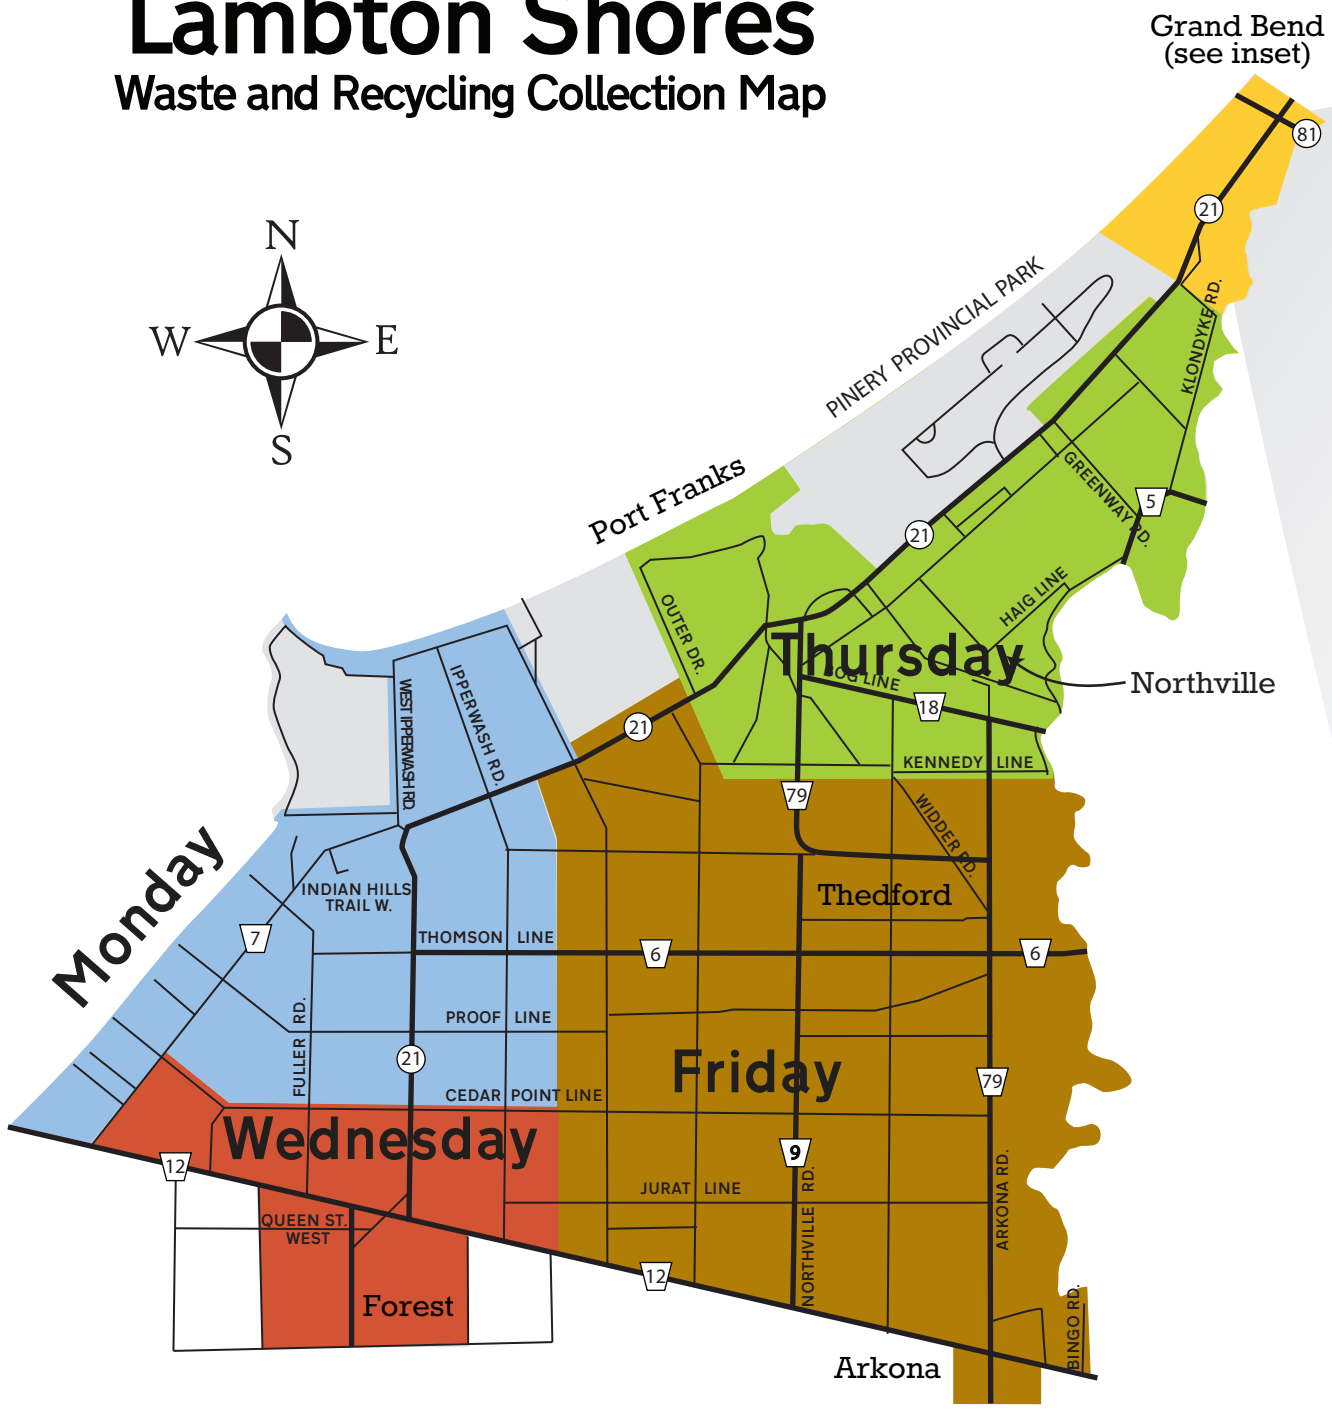

Lambton Shores

Waste and Recycling Collection Map

Grand Bend And Area

Effective June 30, 2014
 Note: Grand Bend Main St. west of 21 highway will also be collected on Fridays