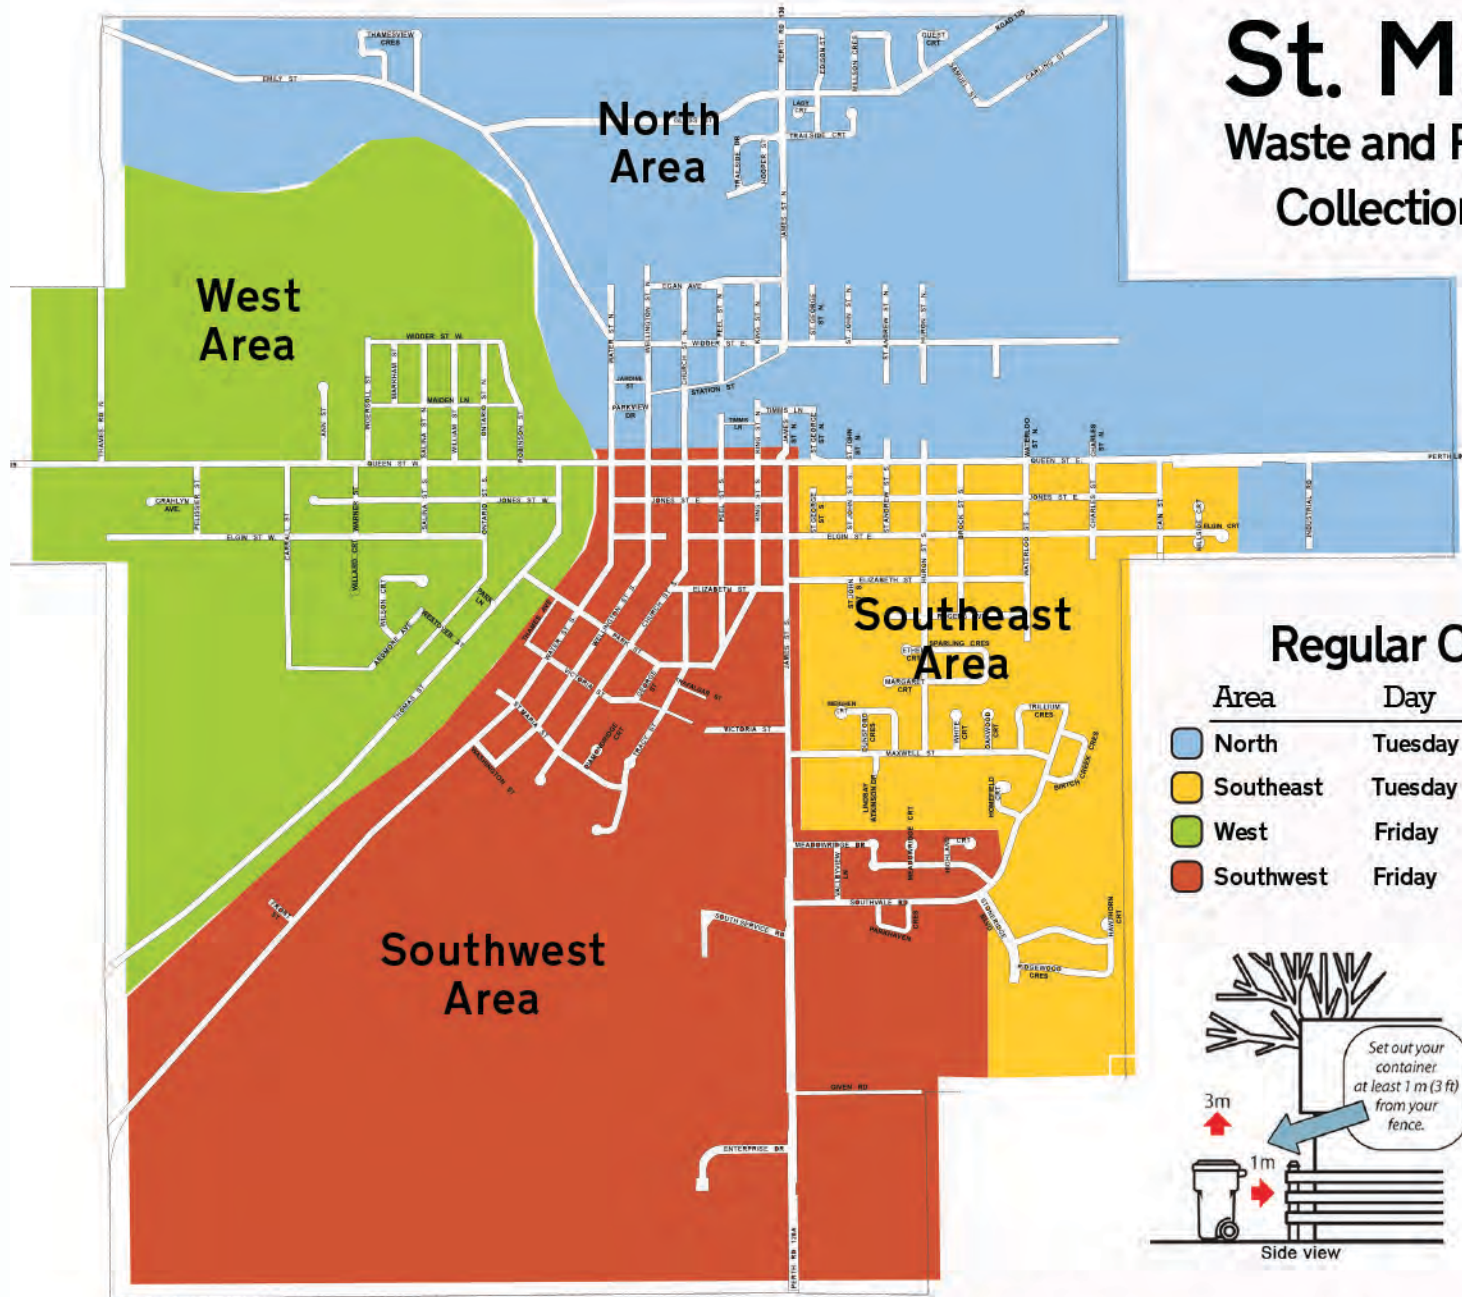

Got a Smartphone or Tablet?
Download the Recycle Coach App for waste collection schedules, recycling information and reminders. Visit: recyclecoach.com

If you have ANY questions about the program or your "wheelie" bins, please visit our site at www.bra.org. Alternatively, contact us at **1.800.265.9799** or info@bra.org

Recycling Service North Area Southeast Area West Area Southwest Area

Note that waste is collected on the same days but on a weekly frequency.

Leaf & Yard Service North and West Area Southeast and Southwest Area

Hazardous Waste Days All Areas

St. Marys Waste and Recycling Collection Map

Regular Collection

Area	Day	Waste	Recycling
North	Tuesday	Weekly	Biweekly
Southeast	Tuesday	Weekly	Biweekly
West	Friday	Weekly	Biweekly
Southwest	Friday	Weekly	Biweekly