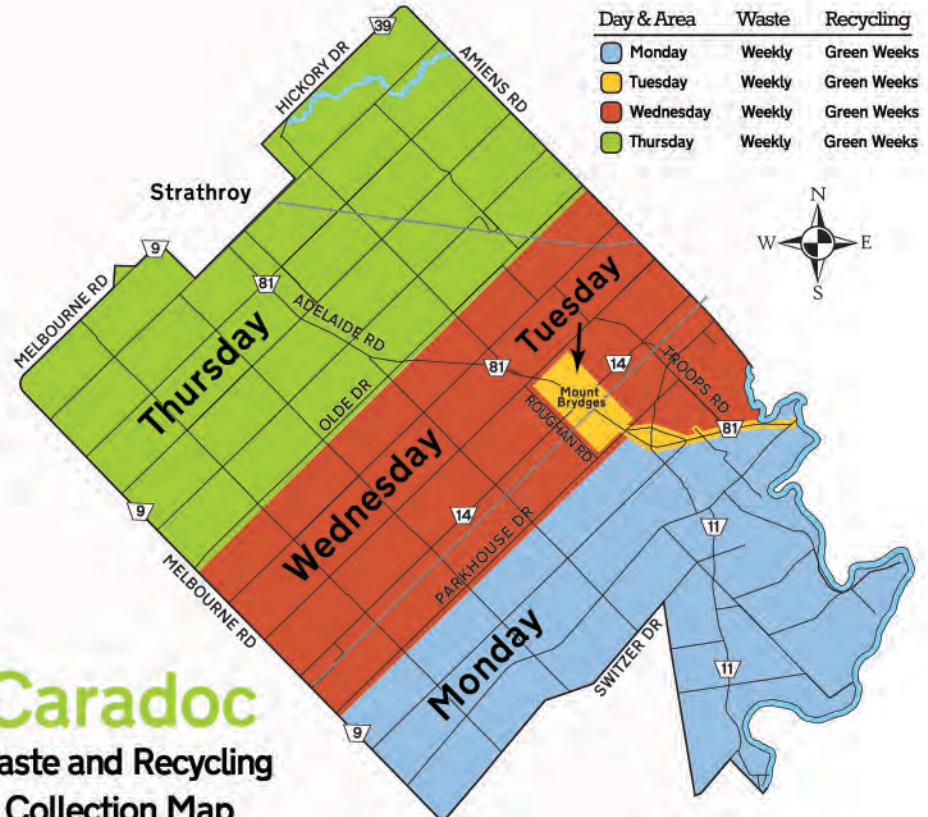

Got a Smartphone or Tablet?
Download the Recycle Coach App for waste collection schedules, recycling information and reminders. Visit: recyclecoach.com

Recycling Services

Caradoc Area

Strathroy Area

Note that waste is collected on the same days but on a weekly frequency.

Day & Area	Waste	Recycling
Monday	Weekly	Blue Weeks
Tuesday	Weekly	Blue Weeks
Wednesday	Weekly	Blue Weeks
Thursday	Weekly	Blue Weeks

Caradoc Waste and Recycling Collection Map

Day & Area	Waste	Recycling
Monday	Weekly	Green Weeks
Tuesday	Weekly	Green Weeks
Wednesday	Weekly	Green Weeks
Thursday	Weekly	Green Weeks