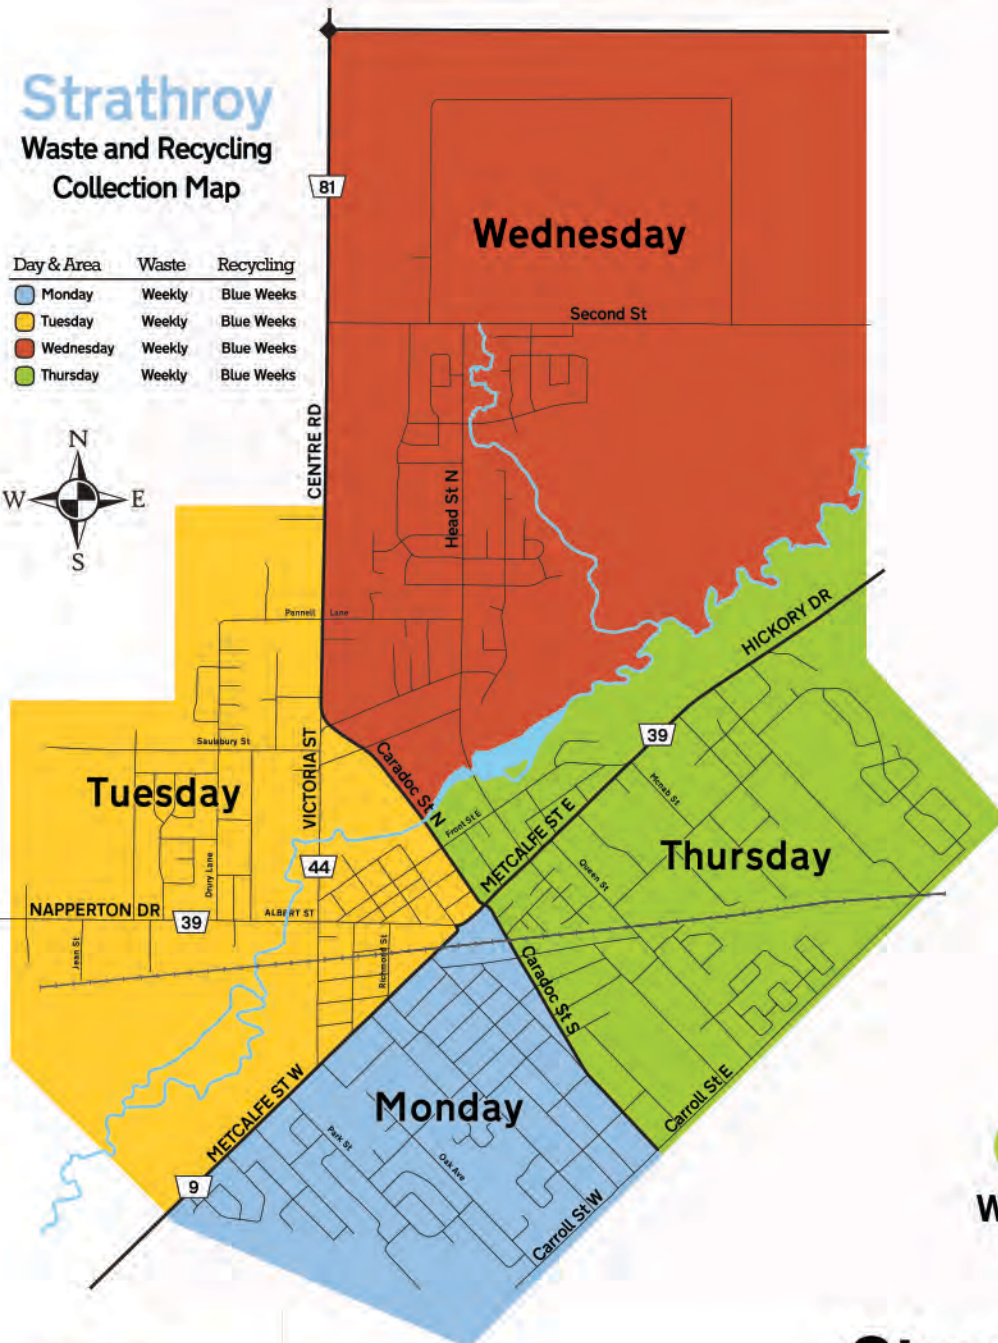

Got a Smartphone or Tablet?
Download the Recycle Coach App for waste collection schedules, recycling information and reminders. Visit: recyclecoach.com

Recycling Services

Caradoc Area

Strathroy Area

Note that waste is collected on the same days but on a weekly frequency.

Day & Area	Waste	Recycling
Monday	Weekly	Blue Weeks
Tuesday	Weekly	Blue Weeks
Wednesday	Weekly	Blue Weeks
Thursday	Weekly	Blue Weeks

Caradoc Waste and Recycling Collection Map

Day & Area	Waste	Recycling
Monday	Weekly	Green Weeks
Tuesday	Weekly	Green Weeks
Wednesday	Weekly	Green Weeks
Thursday	Weekly	Green Weeks