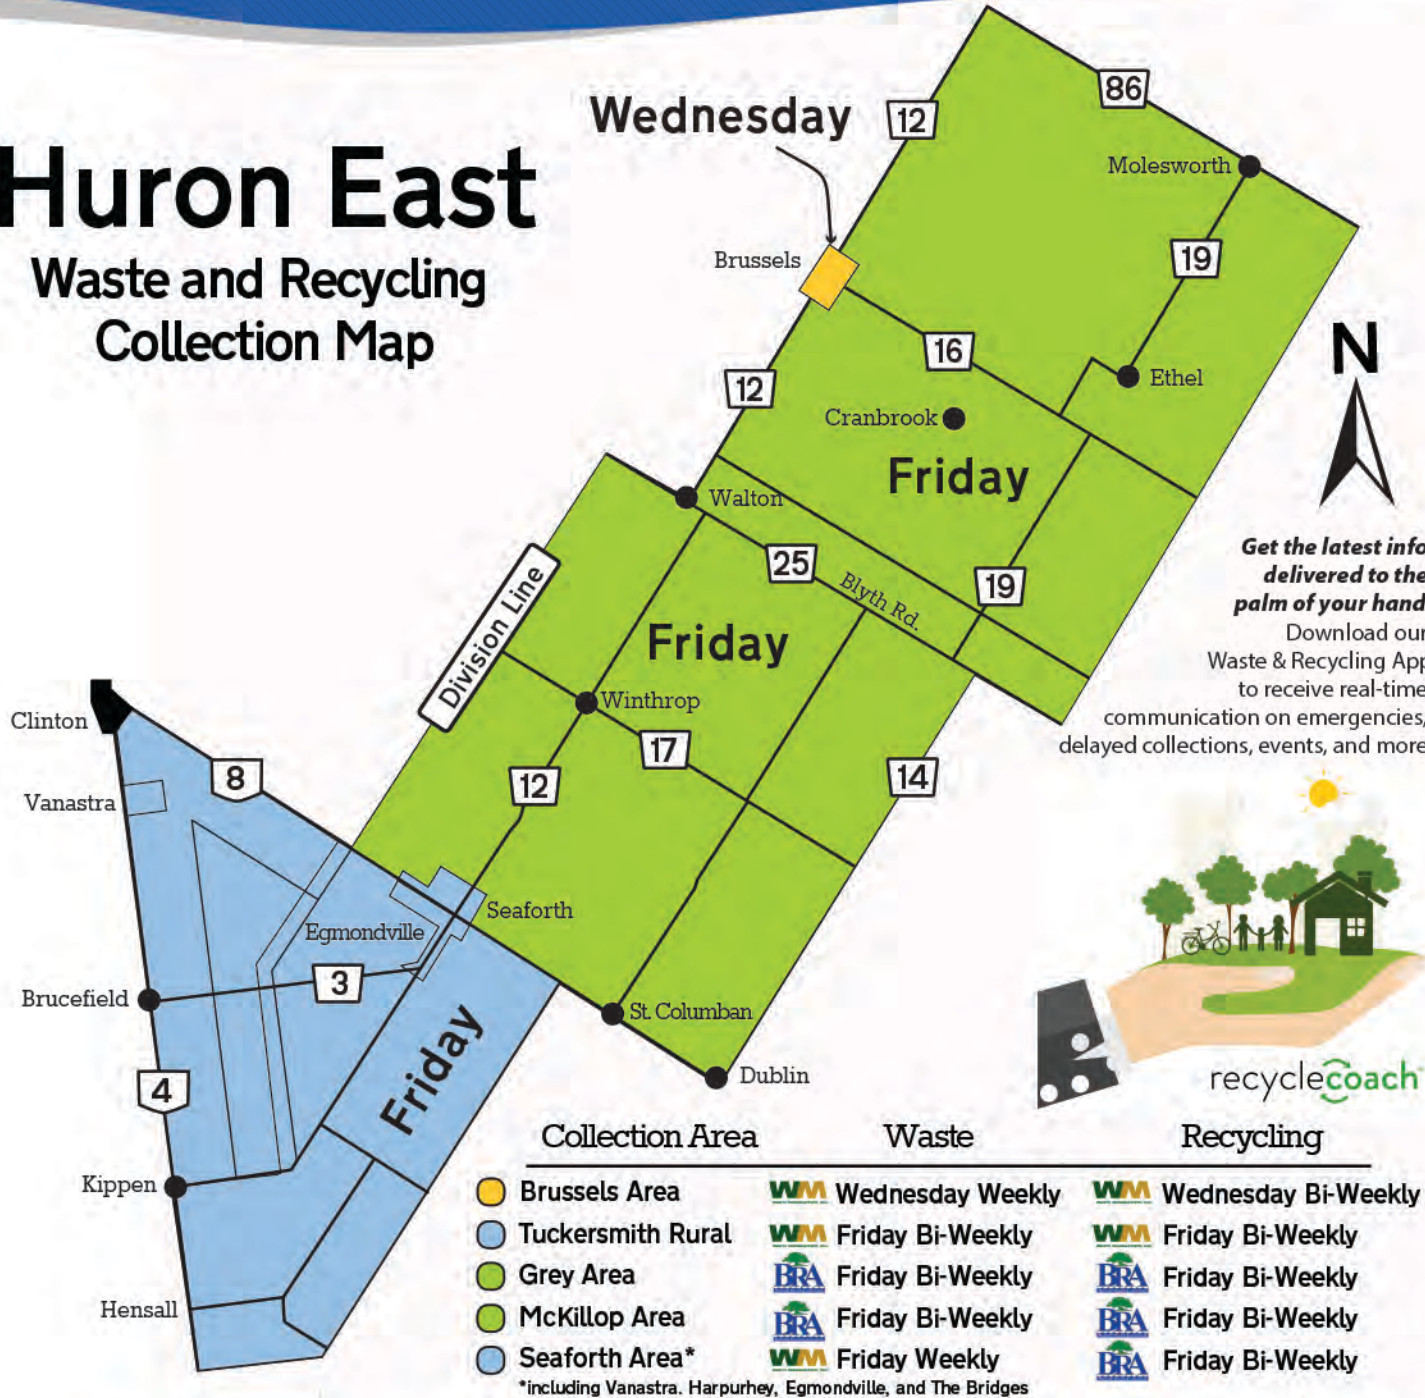

Huron East Waste and Recycling Collection Map

Stop Wishcycling

The items on this page are the only items we should see in your recycling bin. Many households “wishcycle” when they put something in the recycling bin without knowing if it's actually recyclable. People believe that most items can be recycled (which simply isn't true). Placing the wrong items in the recycling bins increases the cost of the program, lowers the value of the remaining recyclables, and affects the safety of our employees. Just because something is made of paper, metal, plastic, or glass, does not mean it is recyclable even if it has the recycling symbol on it. If you are unsure, please ask us at info@bra.org or 1-800-265-9799, or visit www.bra.org **When in doubt, leave it out!**

Printed Paper	Printed Paper	Paper Packaging	Plastic Bottles and Packaging	Metal Cans
Newspaper & insert	Phone Books	Cardboard	PET Bottles & Jars	Beverage Can
Magazines	Junk Mail	Boxboard	PET Thermoforms	Steel food cans
Office Paper	Catalogues	Kraft Paper	PET Clamshells	HDPE Tub and Lids
Envelopes	Brochures	Paper Cores	PET Jars	HDPE Pails
Soft Cover Books	Calendars	Moulded Pulp	PP Bottles	PE Bags
				Glass Bottles and Jars Clear and Coloured Bottles and Jars

These materials are acceptable in your recycling program.