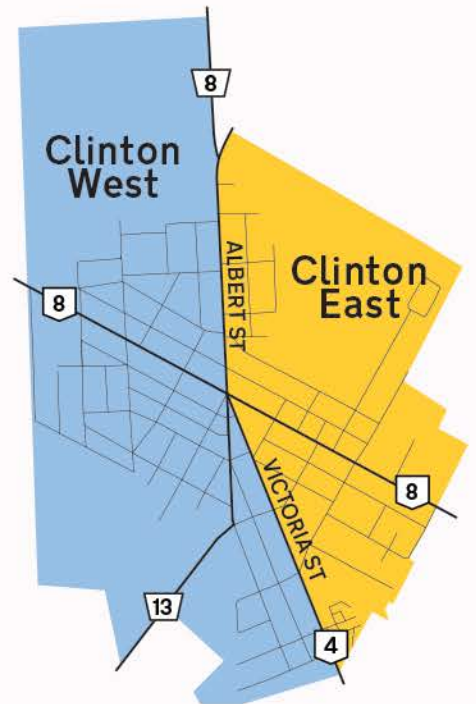

Got a Smartphone or Tablet?
Download the Recycle Coach App for waste collection schedules, recycling information and reminders. Visit: recyclecoach.com

Recycling Service ■ Hullet Area ■ Goderich Area ■ Clinton West ■ Clinton East

Waste is collected weekly on Tuesday in the rural area and on Thursday in the Clinton area

If you have ANY questions about the program or your "wheelie" bins, please visit our site at www.bra.org. Alternatively, contact us at **1.800.265.9799** or info@bra.org

Waste & Recycling Collection Map

Central Huron

Waste and Recycling Collection Map

Colour & Area	Recycling	Waste
Clinton West	Thursday Bi-Weekly	Thursdays
Clinton East	Thursday Bi-Weekly	Thursdays
Goderich Rural	Tuesday Bi-Weekly	Tuesdays
Hullett Rural	Tuesday Bi-Weekly	Tuesdays