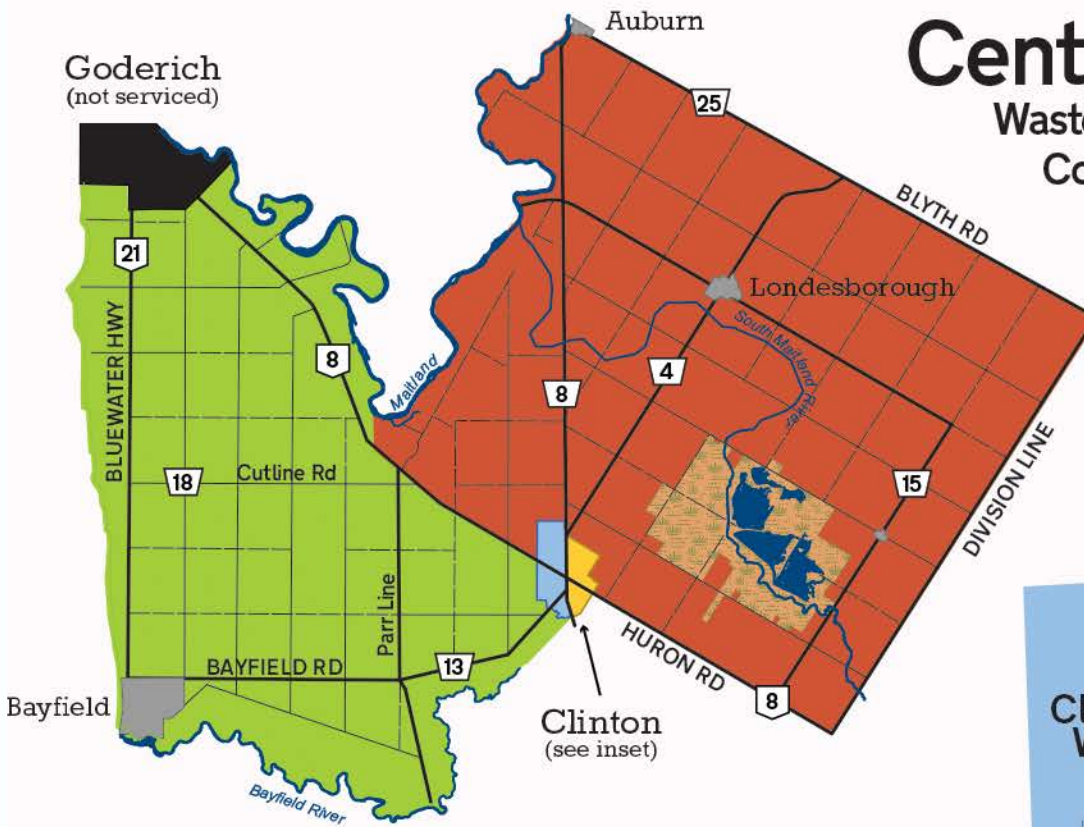

Got a Smartphone or Tablet?
Download the Recycle Coach App for waste collection schedules, recycling information and reminders. Visit: recyclecoach.com

Recycling Service ■ Hullet Area ■ Goderich Area ■ Clinton West ■ Clinton East

Waste is collected weekly on Tuesday in the rural area and on Thursday in the Clinton area

If you have ANY questions about the program or your "wheelie" bins, please visit our site at www.bra.org. Alternatively, contact us at **1.800.265.9799** or info@bra.org

Waste & Recycling Collection Map

Central Huron

Waste and Recycling Collection Map

Colour & Area	Recycling	Waste
Clinton West	Thursday Bi-Weekly	Thursdays
Clinton East	Thursday Bi-Weekly	Thursdays
Goderich Rural	Tuesday Bi-Weekly	Tuesdays
Hullett Rural	Tuesday Bi-Weekly	Tuesdays