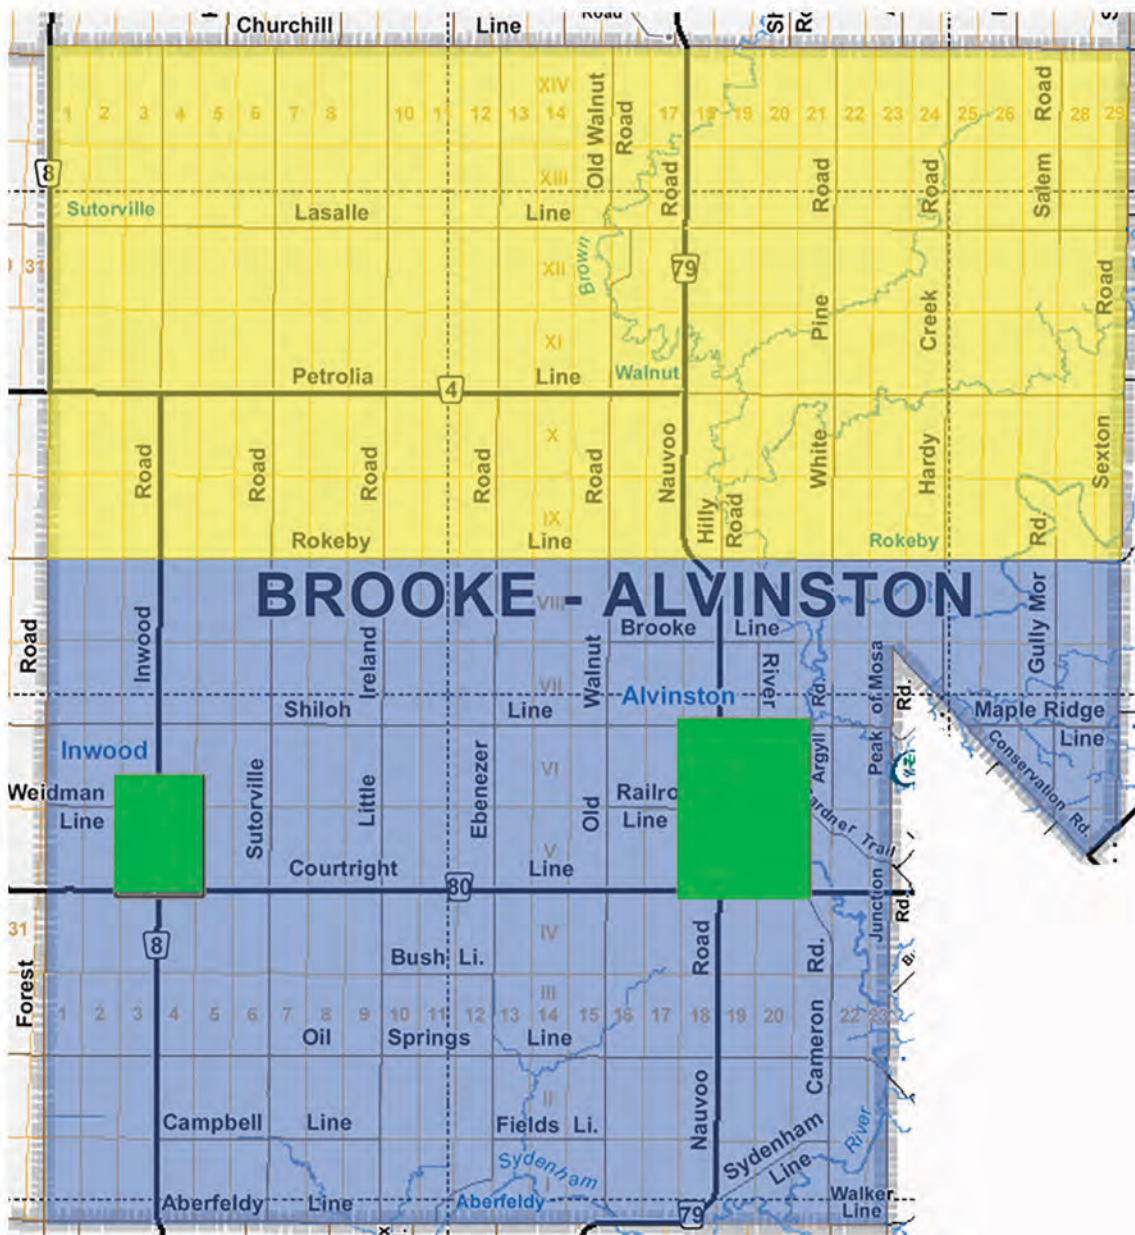

Area South of Rokeby Line Area North of Rokeby Line

Residents of Alvinston and Inwood are collected on a **weekly** frequency

Waste & Recycling Collection Map and Acceptable Recyclables

Stop Wishcycling

The items on this page are the only items we should see in your recycling bin. Many households “wishcycle” when they put something in the recycling bin without knowing if it's actually recyclable. People believe that most items can be recycled (which simply isn't true). Placing the wrong items in the recycling bins increases the cost of the program, lowers the value of the remaining recyclables, and affects the safety of our employees. Just because something is made of paper, metal, plastic, or glass, does not mean it is recyclable even if it has the recycling symbol on it. If you are unsure, please ask us at info@bra.org or 1-800-265-9799, or visit www.bra.org **When in doubt, leave it out!**