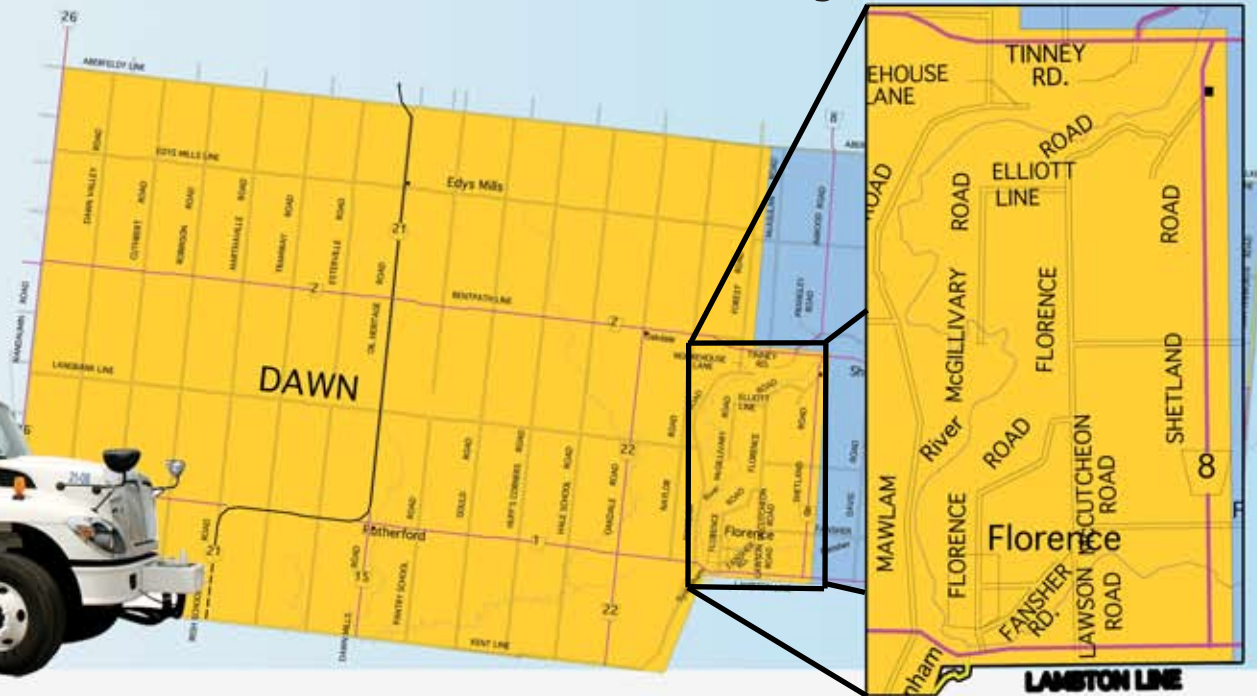

We apologize for any inconvenience this may cause. For more inquiries contact us at **1.800.265.9799** or email **info@bra.org**.