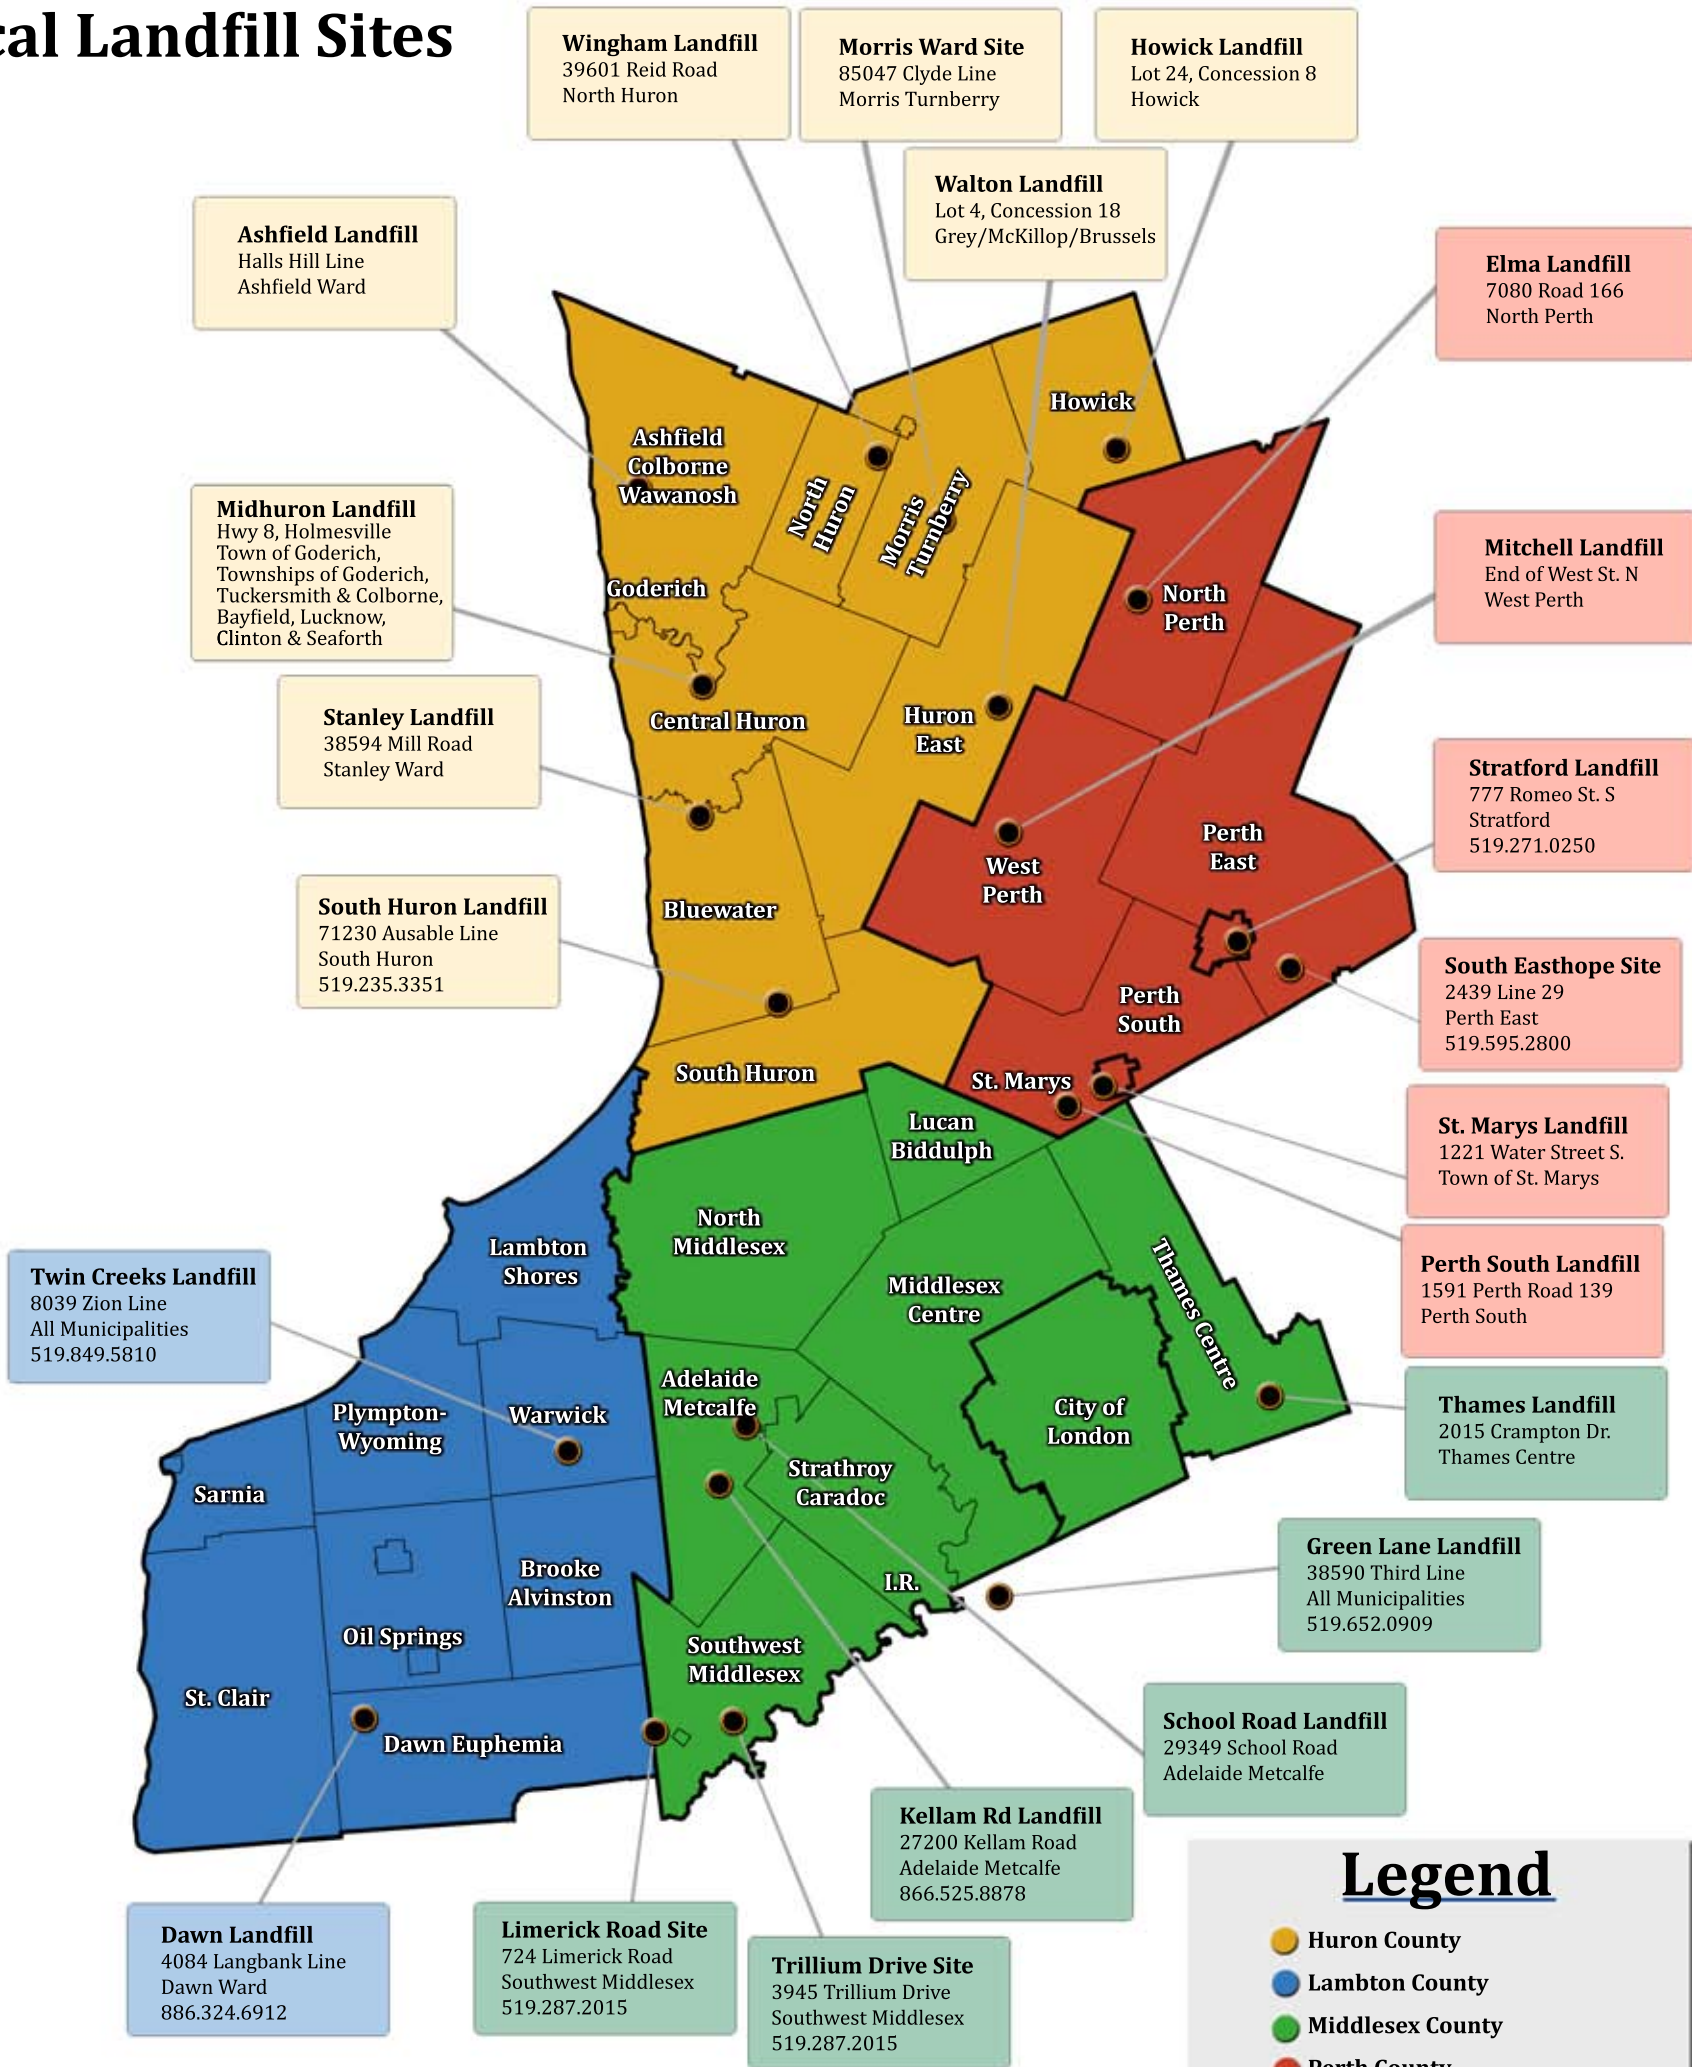

# Local Landfill Sites

## Legend

- Huron County
- Lambton County
- Middlesex County
- Perth County

Landfill Name
Site Location
Area(s) Serviced
Telephone (if available)