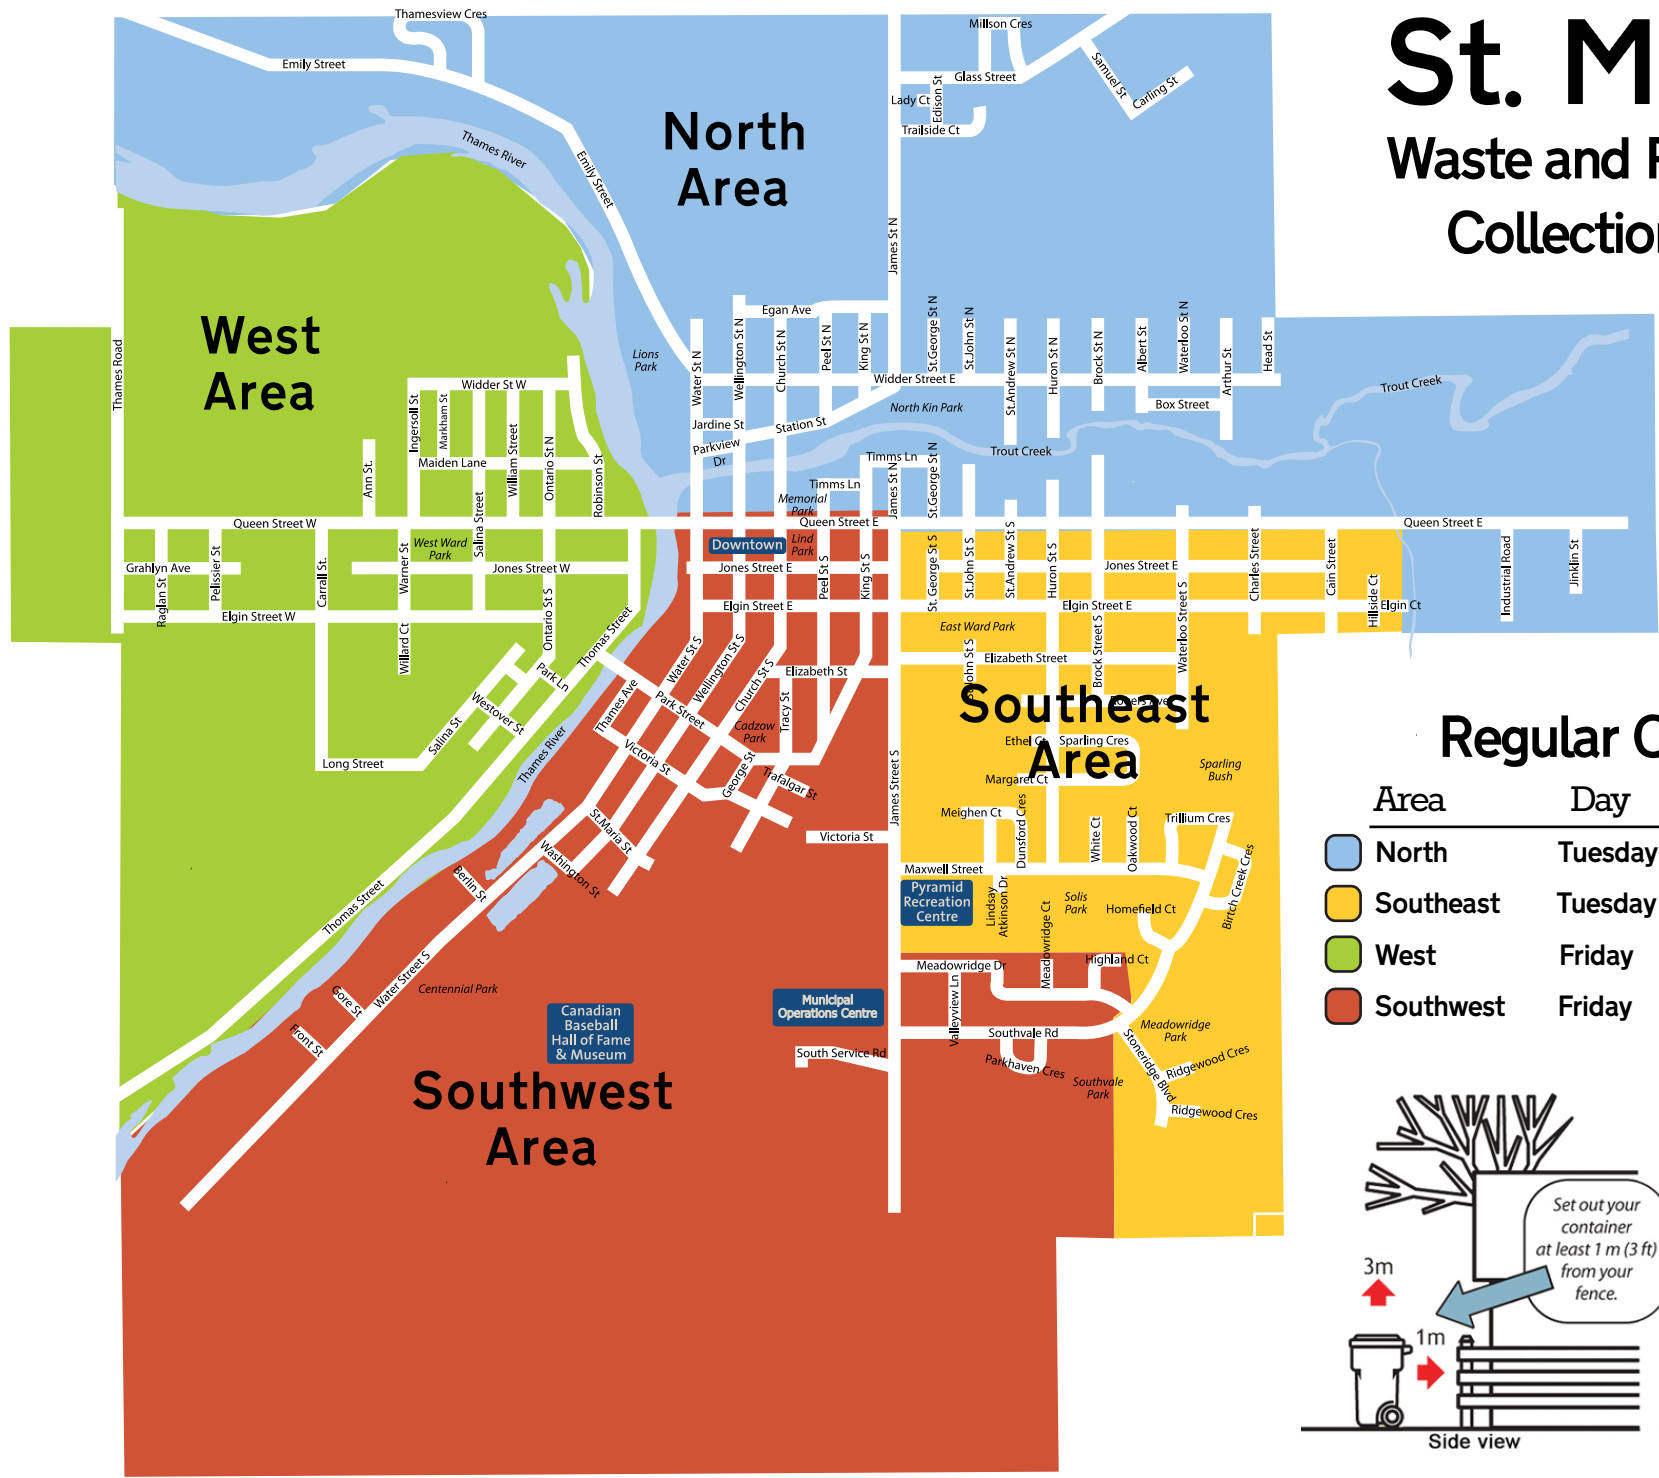

# St. Marys Waste and Recycling Collection Map

## Regular Collection

Area	Day	Waste	Recycling
North	Tuesday	Weekly	Biweekly
Southeast	Tuesday	Weekly	Biweekly
West	Friday	Weekly	Biweekly
Southwest	Friday	Weekly	Biweekly