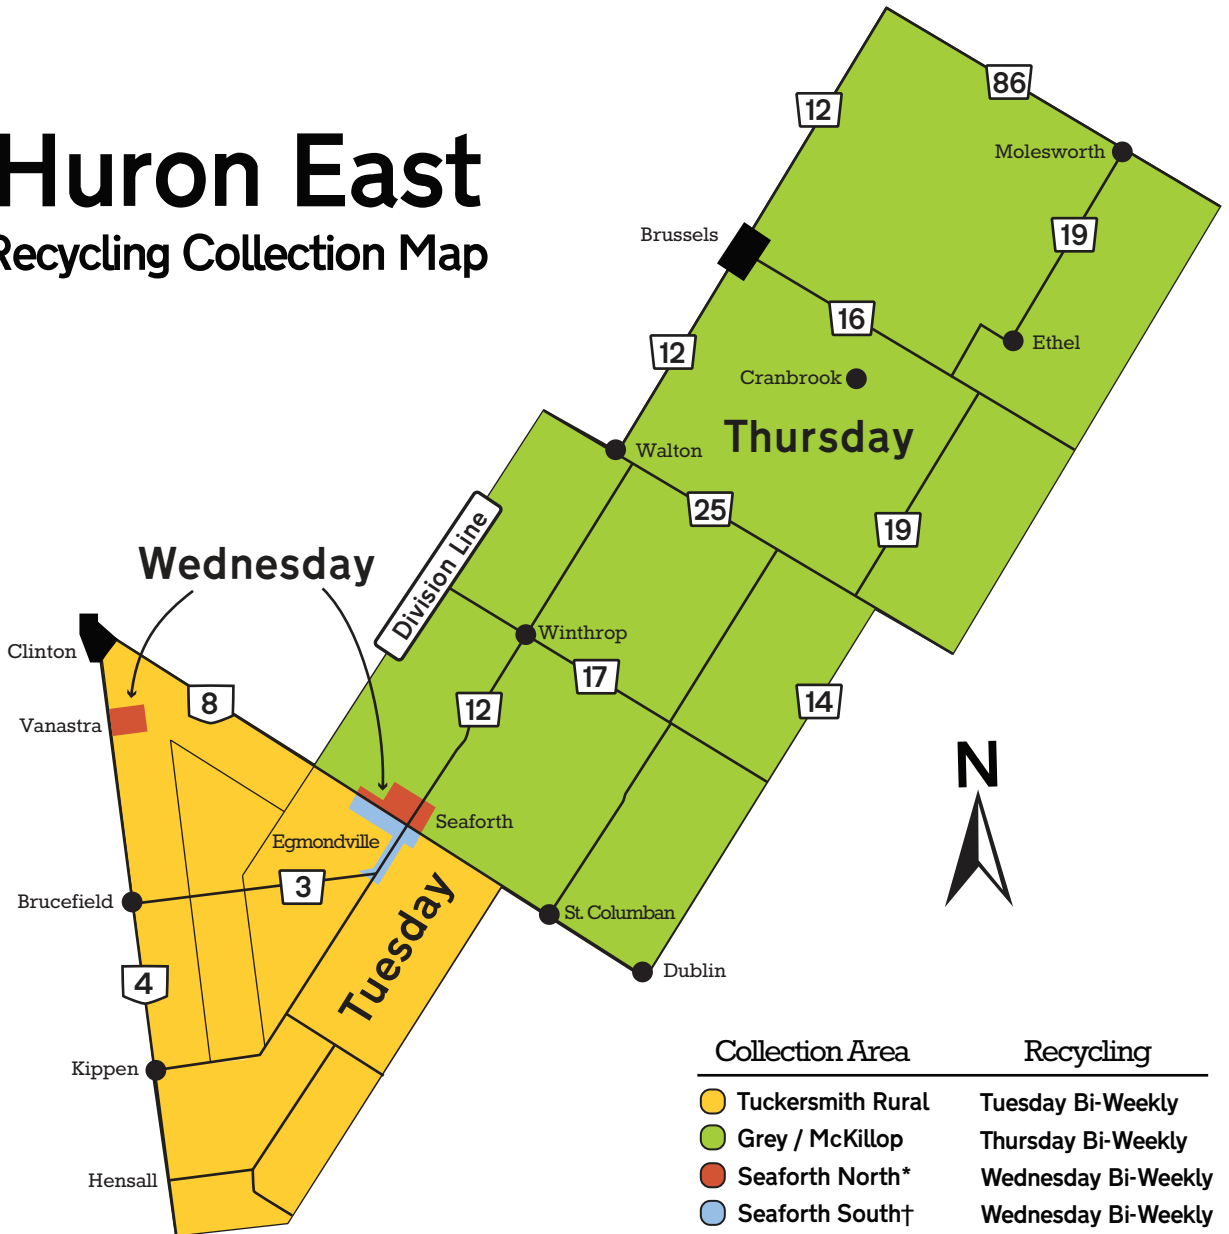

Huron East

Recycling Collection Map

Collection Area	Recycling
● Tuckersmith Rural	Tuesday Bi-Weekly
● Grey / McKillop	Thursday Bi-Weekly
● Seaforth North*	Wednesday Bi-Weekly
● Seaforth South†	Wednesday Bi-Weekly

*now including Vanastra and Harpurhey
 †now including Egmondville and Bridges