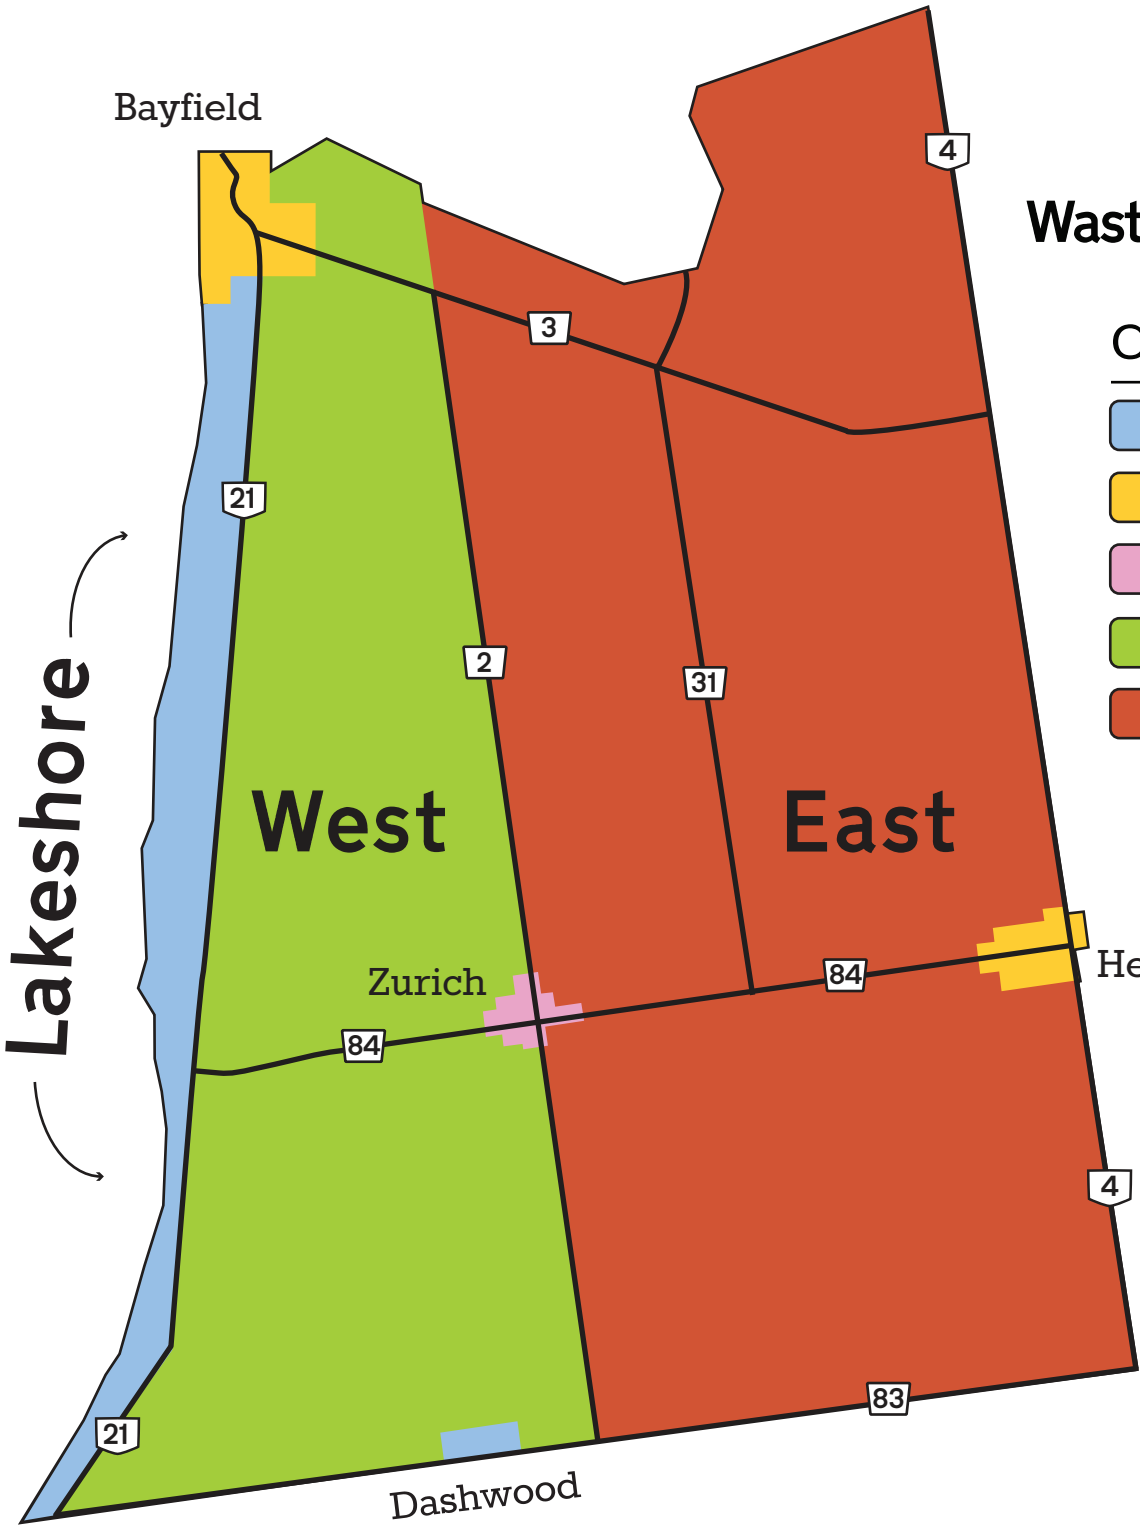

# Bluewater

## Waste and Recycling Collection Map

Collection Area	Frequency
 Lakeshore & Dashwood	Variable*
 Bayfield, Hensall	Weekly
 Zurich	Weekly
 West Rural	Bi-Weekly
 East Rural	Bi-Weekly