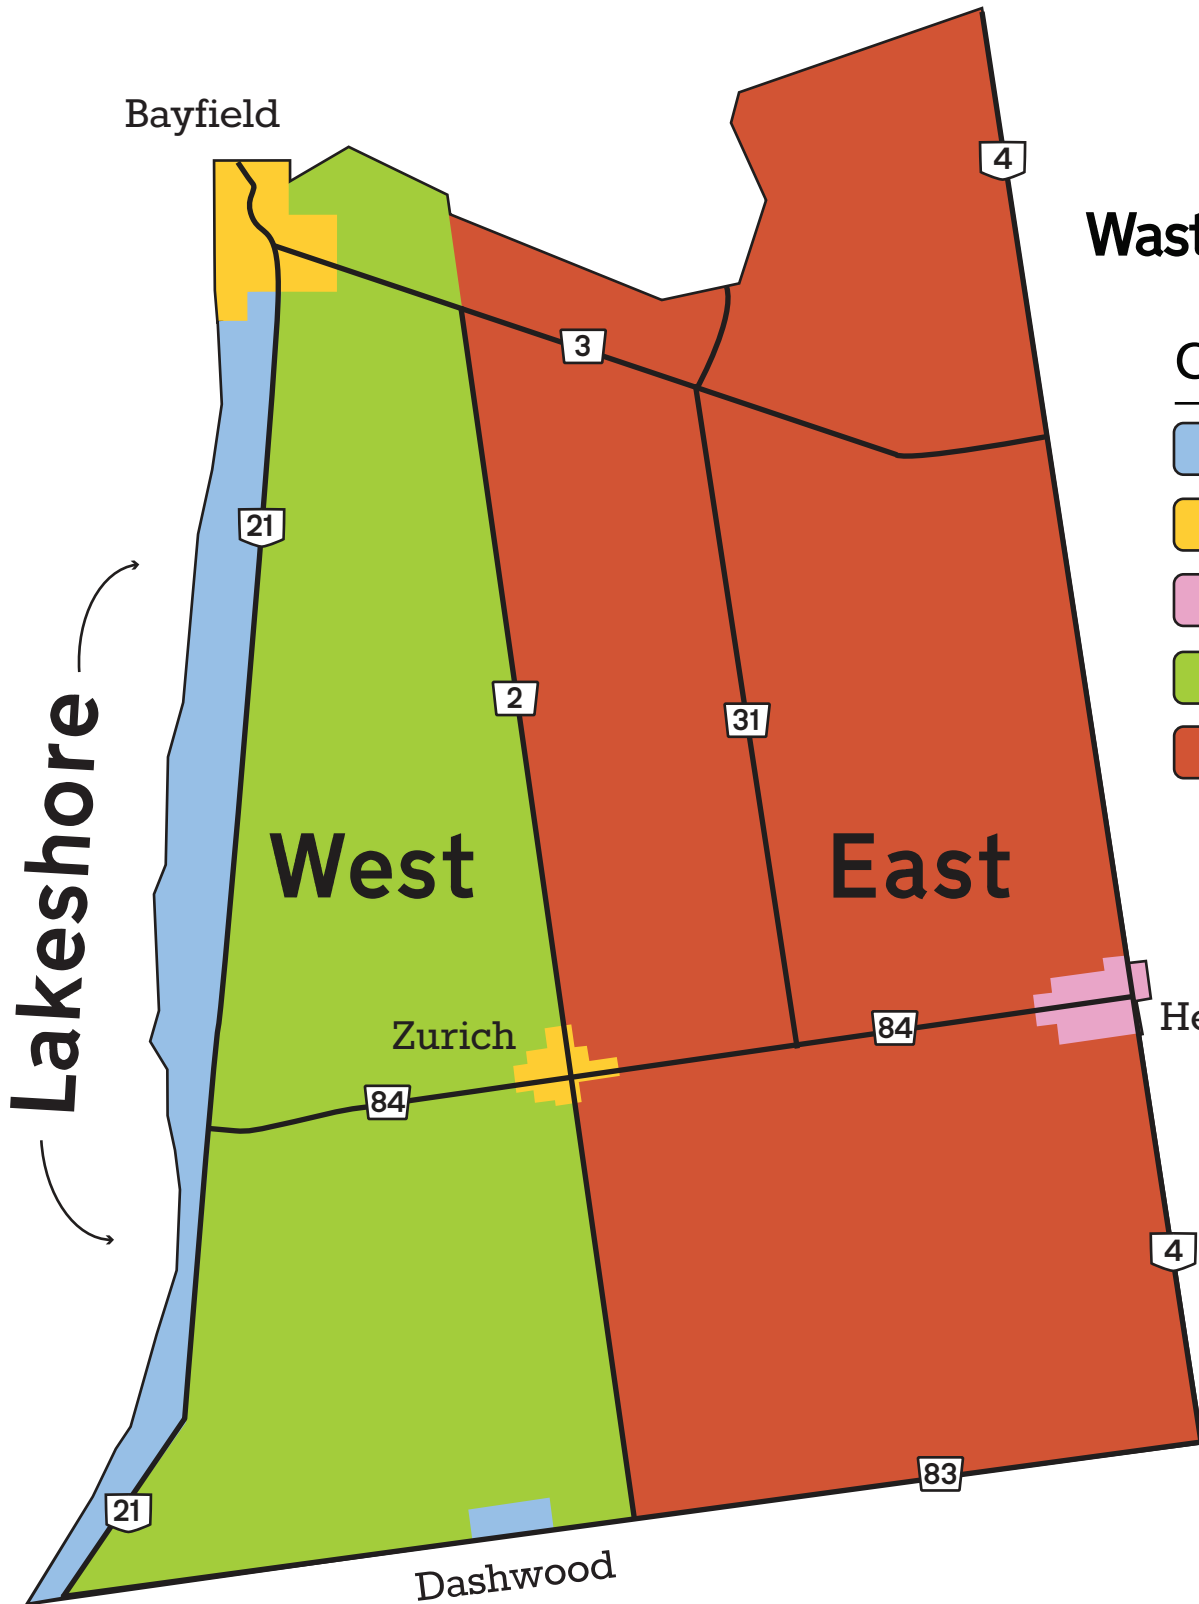

Bluewater

Waste and Recycling Collection Map

Collection Area	Frequency
-----------------	-----------

 Lakeshore & Dashwood	Variable*
 Bayfield, Zurich	Weekly
 Hensall	Weekly
 West Rural	Bi-Weekly
 East Rural	Bi-Weekly

* means weekly in summer and biweekly in winter