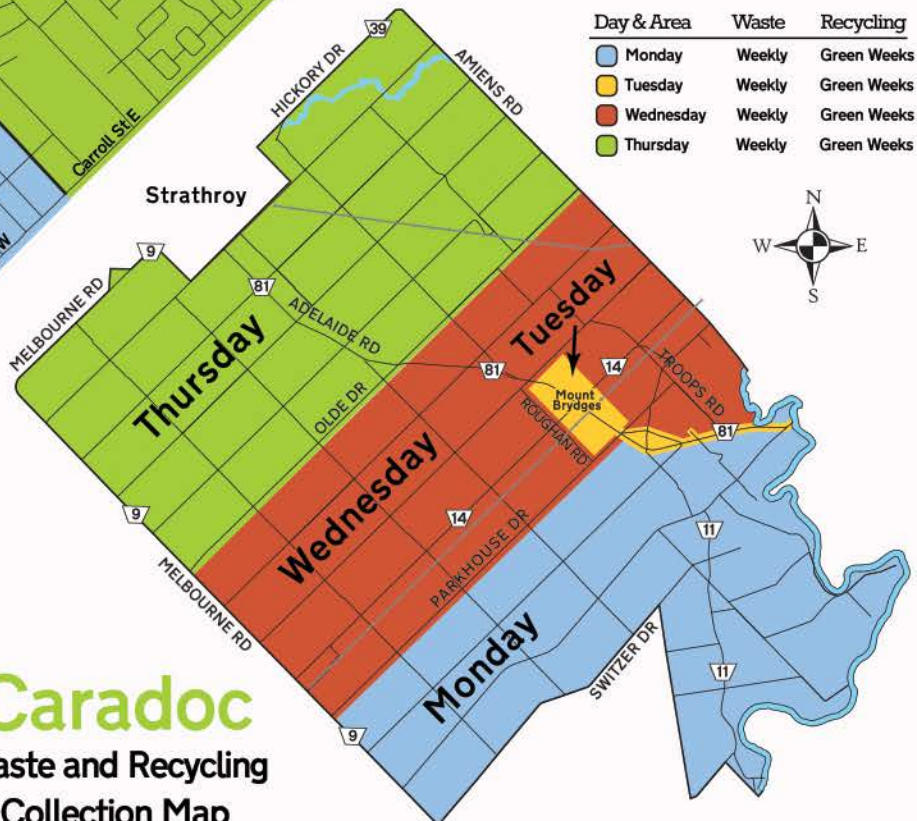

**Got a Smartphone or Tablet?**  
Download the Recycle Coach App for waste collection schedules, recycling information and reminders. Visit: [recyclecoach.com](http://recyclecoach.com)

Recycling Services ■ Caradoc Area ■ Strathroy Area

## Strathroy Waste and Recycling Collection Map

Day & Area	Waste	Recycling
Monday	Weekly	Blue Weeks
Tuesday	Weekly	Blue Weeks
Wednesday	Weekly	Blue Weeks
Thursday	Weekly	Blue Weeks

## Caradoc Waste and Recycling Collection Map

Day & Area	Waste	Recycling
Monday	Weekly	Green Weeks
Tuesday	Weekly	Green Weeks
Wednesday	Weekly	Green Weeks
Thursday	Weekly	Green Weeks