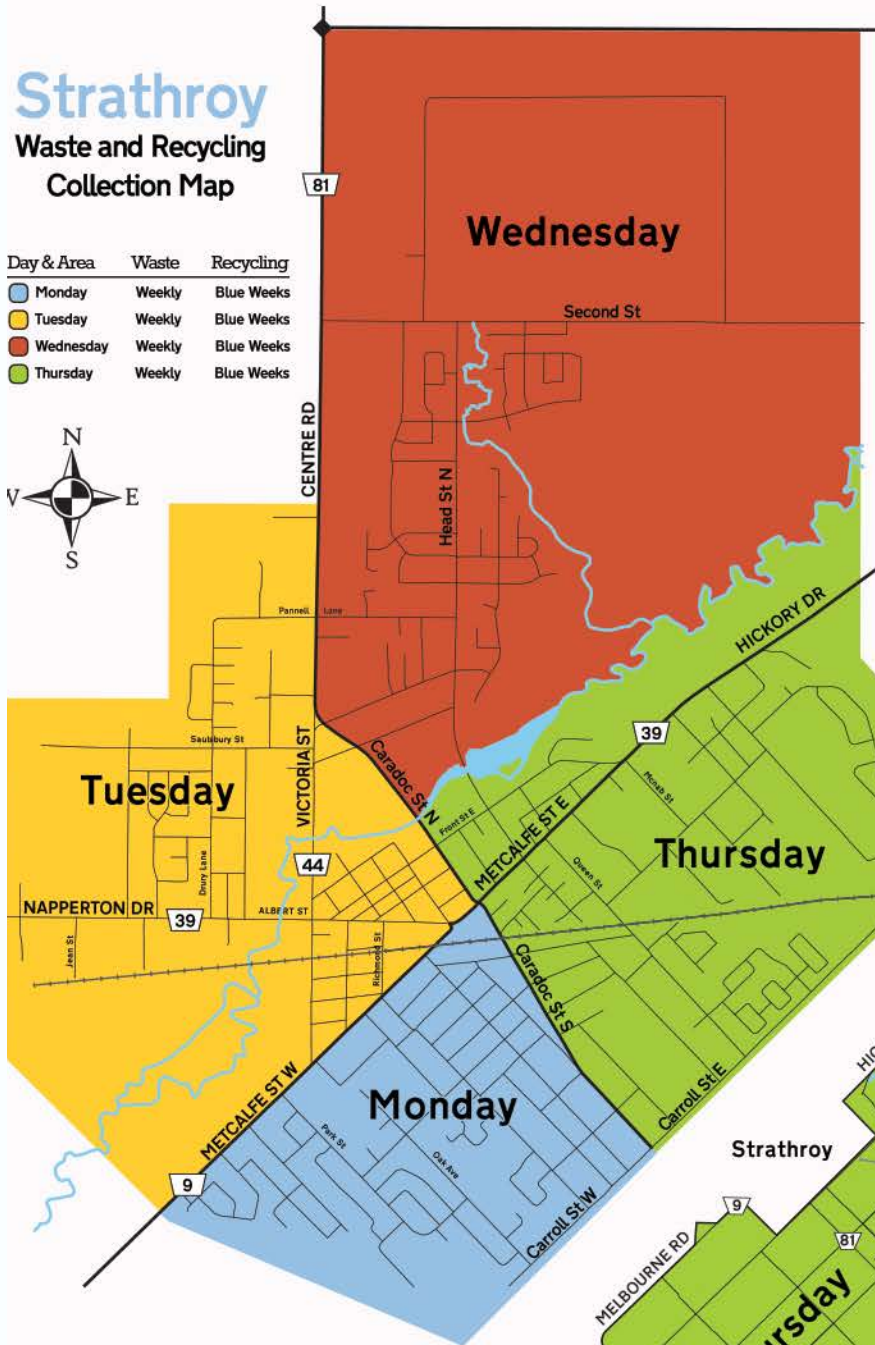

**Got a Smartphone or Tablet?**  
Download the Recycle Coach App for waste collection schedules, recycling information and reminders. Visit: [recyclecoach.com](http://recyclecoach.com)

Recycling Services ■ Caradoc Area ■ Strathroy Area

## Strathroy Waste and Recycling Collection Map

Day & Area	Waste	Recycling
Monday	Weekly	Blue Weeks
Tuesday	Weekly	Blue Weeks
Wednesday	Weekly	Blue Weeks
Thursday	Weekly	Blue Weeks

## Caradoc Waste and Recycling Collection Map

Day & Area	Waste	Recycling
Monday	Weekly	Green Weeks
Tuesday	Weekly	Green Weeks
Wednesday	Weekly	Green Weeks
Thursday	Weekly	Green Weeks