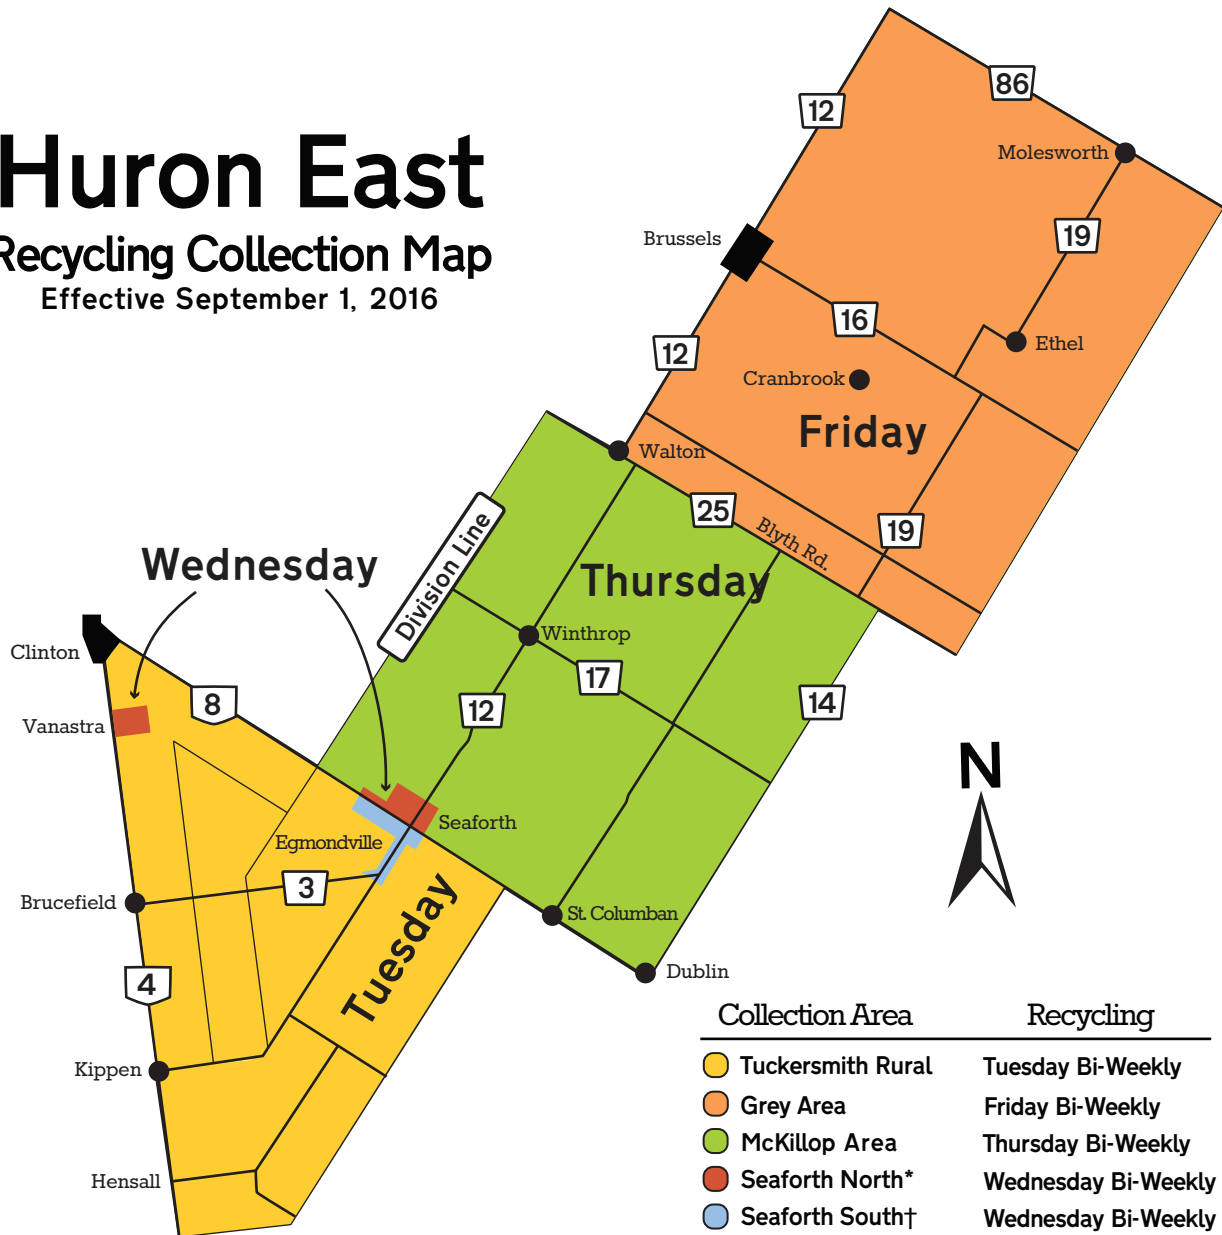

Huron East

Recycling Collection Map

Effective September 1, 2016

Collection Area	Recycling
Tuckersmith Rural	Tuesday Bi-Weekly
Grey Area	Friday Bi-Weekly
McKillop Area	Thursday Bi-Weekly
Seaforth North*	Wednesday Bi-Weekly
Seaforth South†	Wednesday Bi-Weekly

*now including Vanastra and Harpurhey
 †now including Egmondville and Bridges