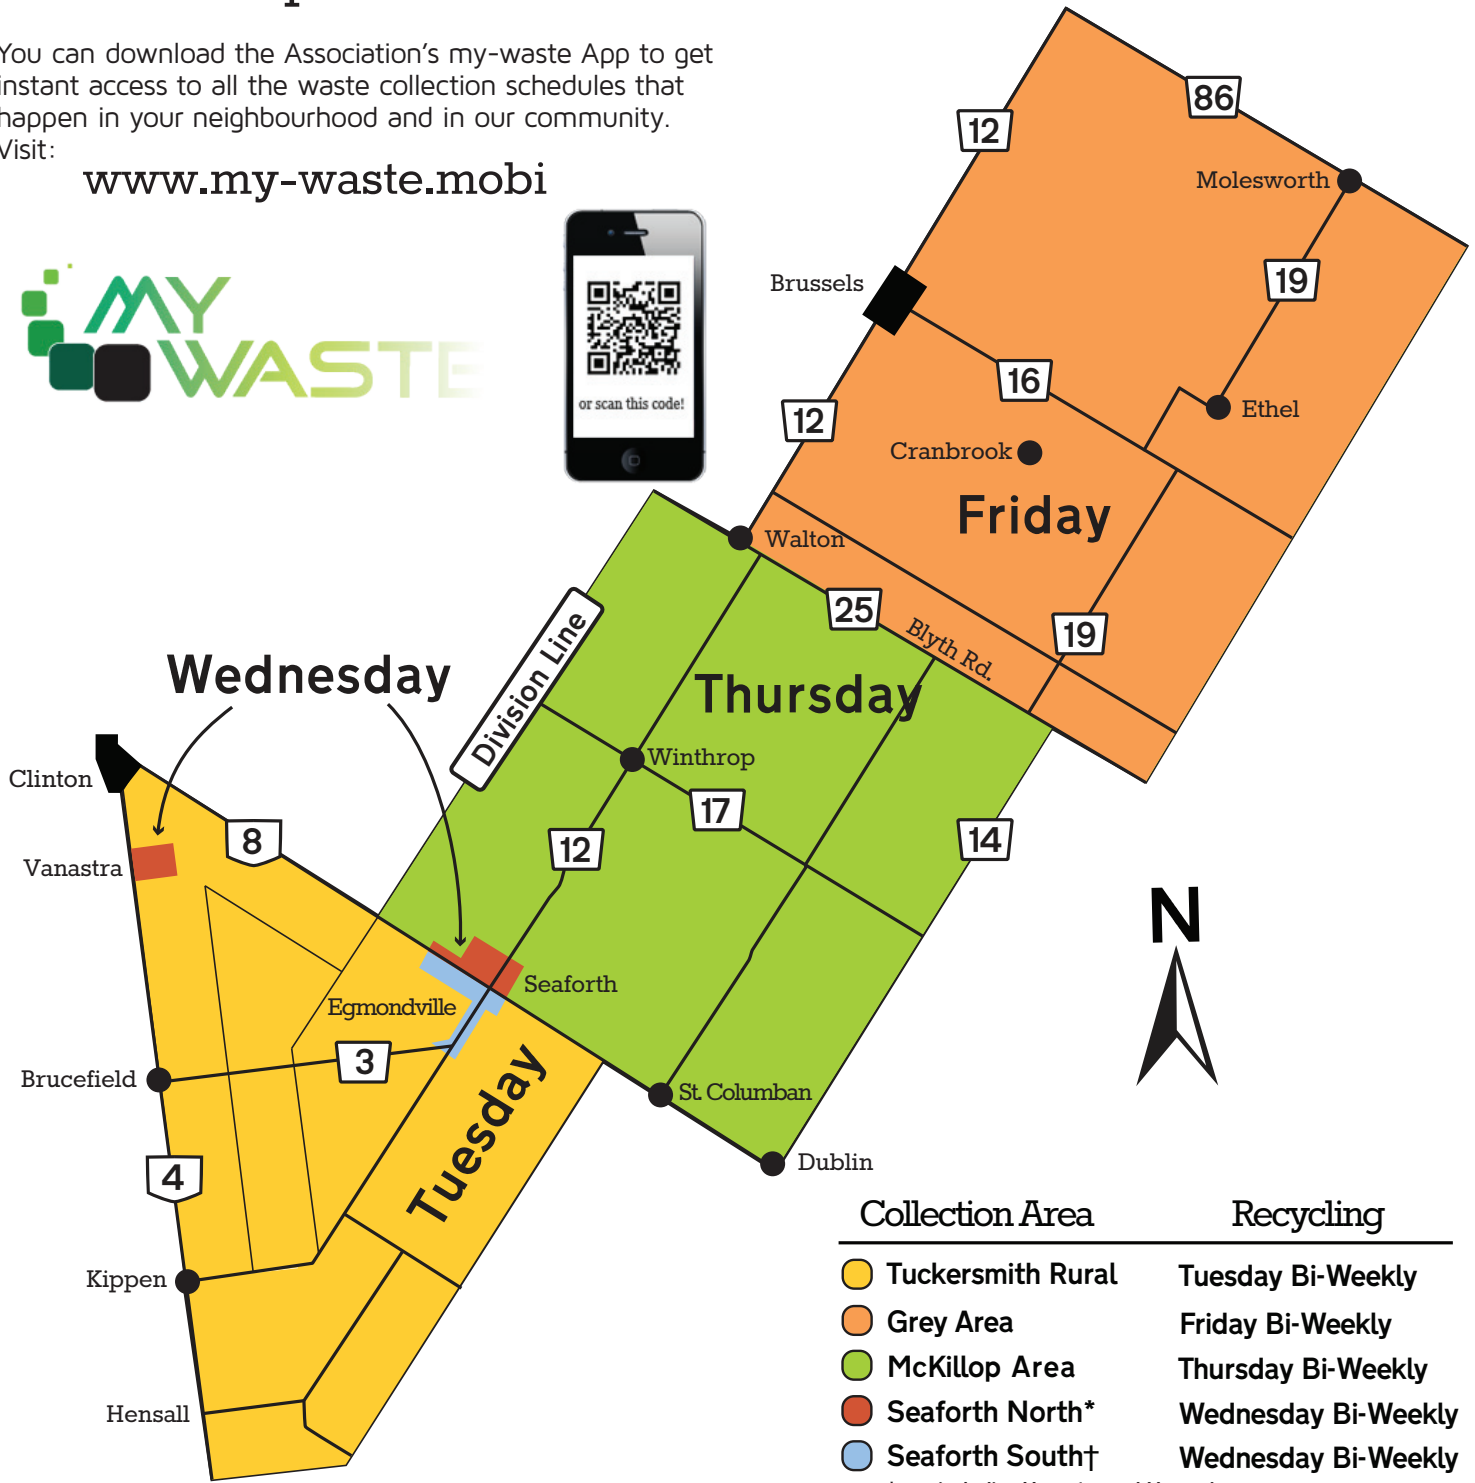

# Huron East Collection Map

## Got a Smartphone or Tablet?

You can download the Association's my-waste App to get instant access to all the waste collection schedules that happen in your neighbourhood and in our community. Visit:

[www.my-waste.mobi](http://www.my-waste.mobi)

Collection Area	Recycling
Tuckersmith Rural	Tuesday Bi-Weekly
Grey Area	Friday Bi-Weekly
McKillop Area	Thursday Bi-Weekly
Seaforth North*	Wednesday Bi-Weekly
Seaforth South†	Wednesday Bi-Weekly

- Biweekly Blue Box and Garbage Collection
- Grey Friday Area Blue Box&Garbage Collection
- Walton Landfill Site Open (9:00 AM - 4:30 PM)
- McKillop Thursday Area Blue Box&Garbage Collection

Please note that **the Walton Landfill Site has a free e-waste depot and accepts tires free of charge.** Residents are also encouraged to use the Huron County Household Hazardous Waste Disposal Depot located at the Mid-Huron Landfill Site, 37506A Huron Road (Hwy 8) which is open 6 days a week and is free of charge too all Huron County residents. Ask your landfill attendant for more information.